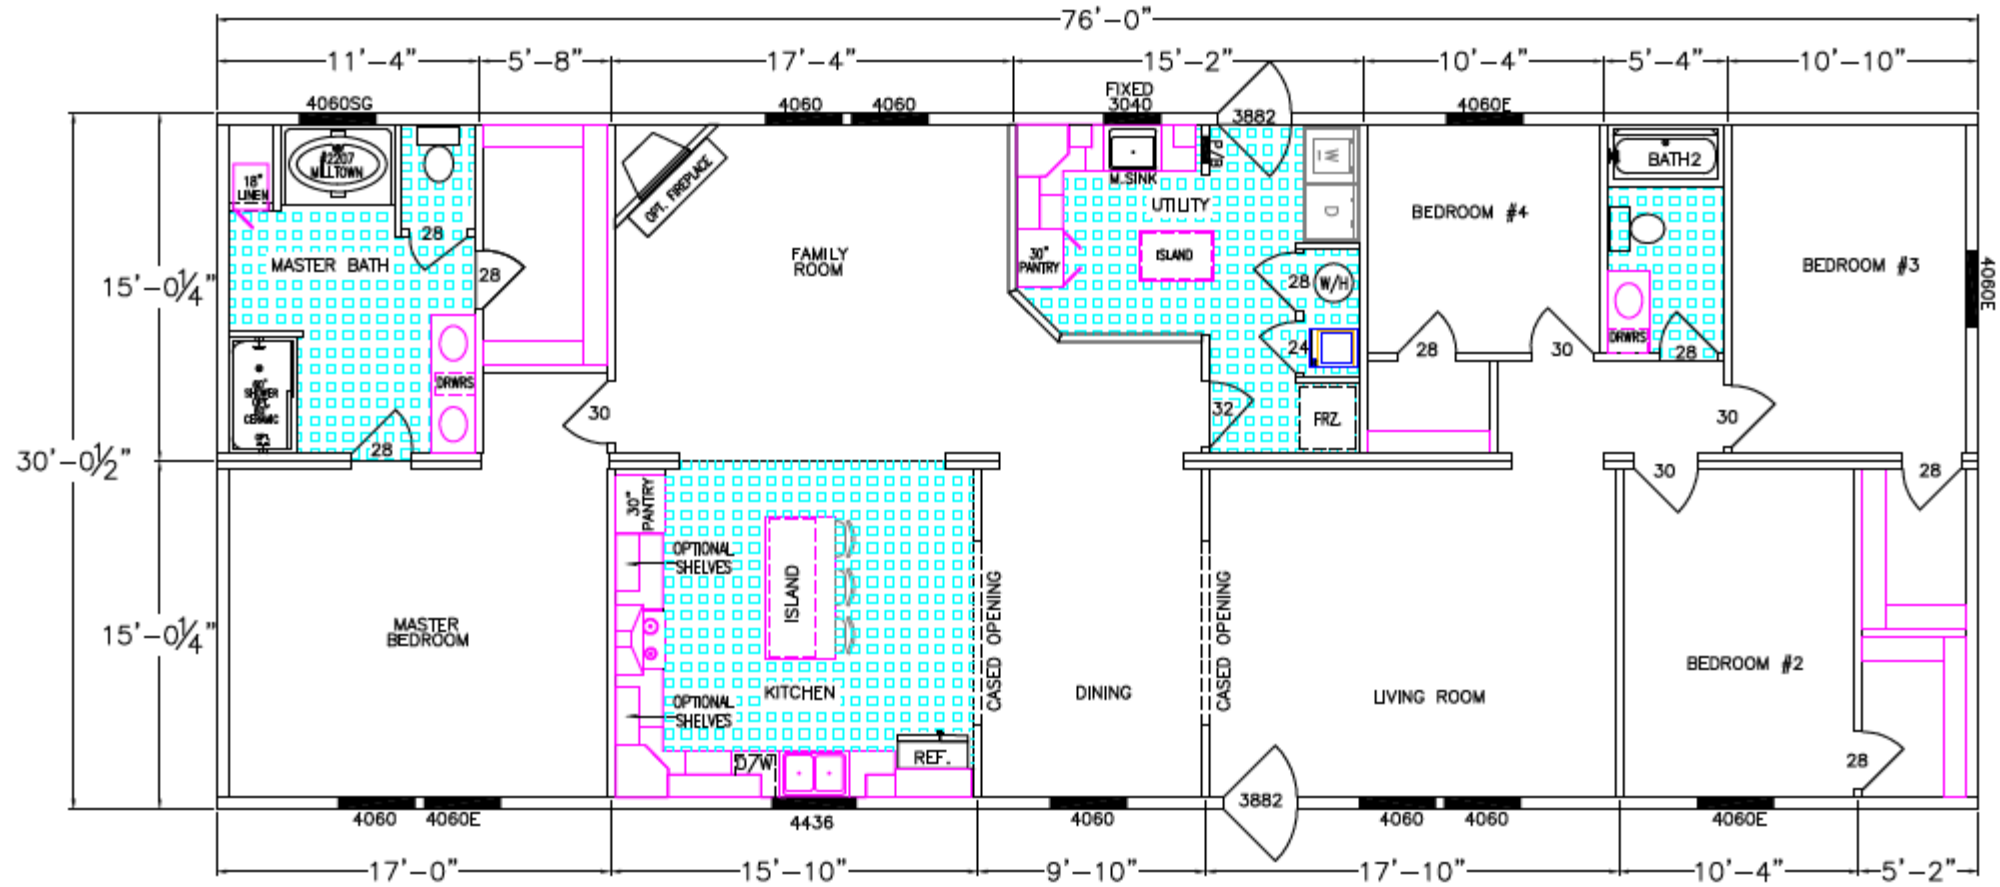

Essentials Series - Kyleigh

622-80-4-32

01.08.20

4 Bedroom / 2 Bath 2280 HSQFT

Due to continuous product improvement, specifications and finish options are subject to change without notice. The square footage and other dimensions are approximate. Renderings are often shown with optional features and upgrades that can be added at additional cost. Please contact us for full details regarding exterior and interior options and pricing.