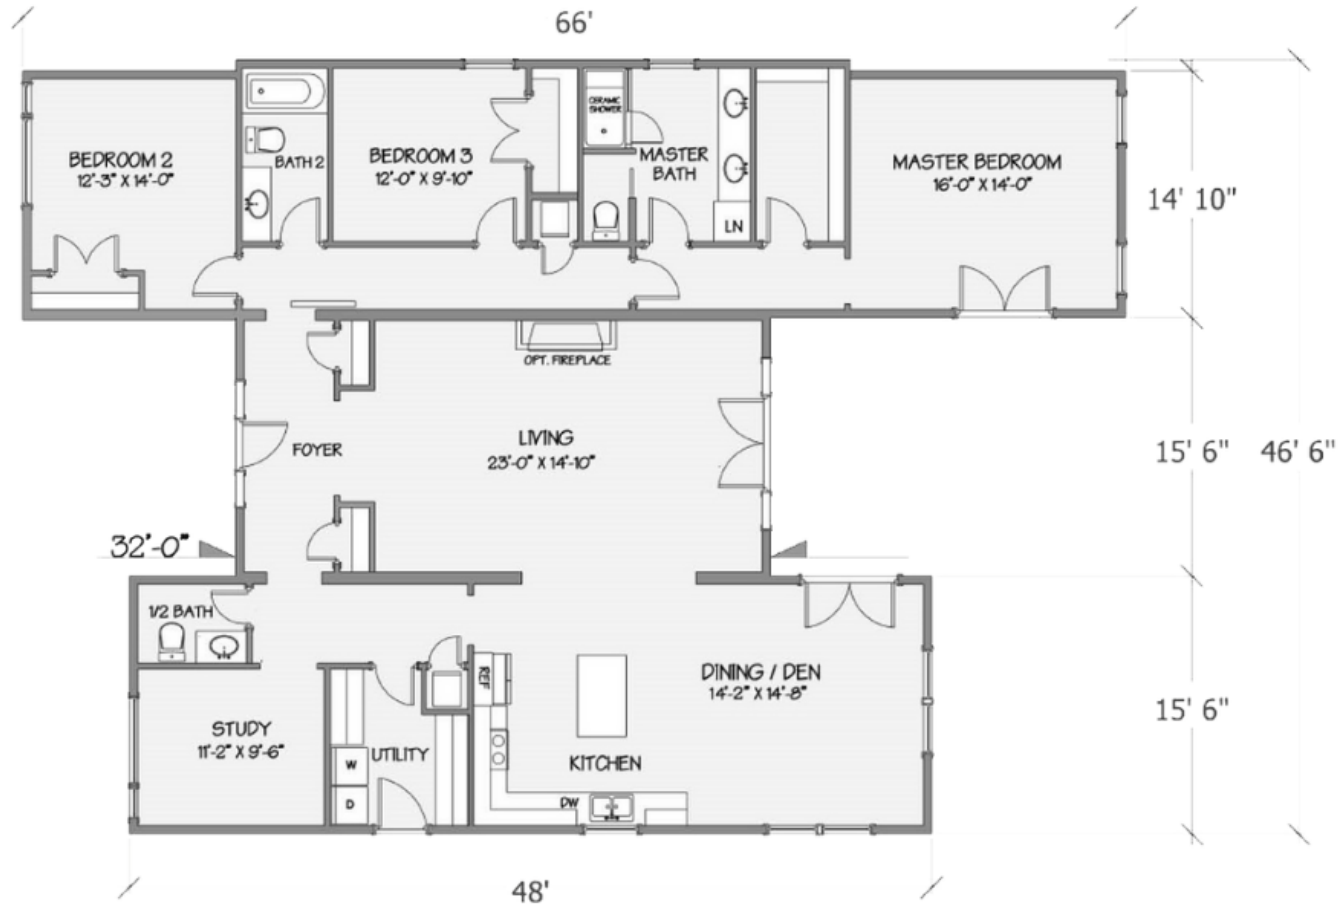

THE DOMINO

3 Bedroom/Study/2.5 Bath/2308 Sq Ft.

1800 State Road 207
St Augustine FL 32086
Call or Text
(904) 429-9985

2372 Blanding Blvd.
Middleburg, FL 32068
Call or Text
(904) 589-9585