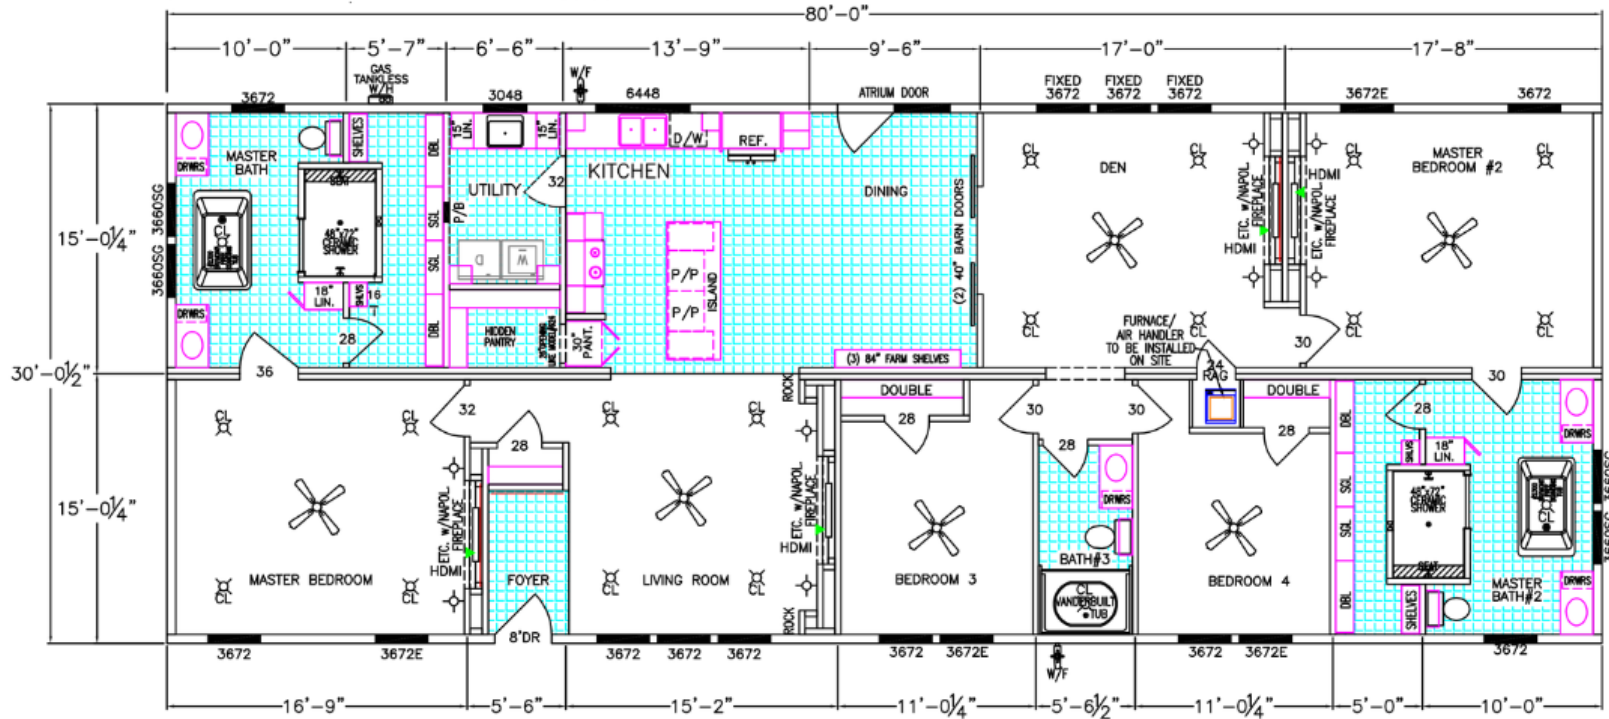

THE KINGSLAND

80'x30' 4 Bedroom/3 Bath/2400 Sq Ft.

DUAL MASTER SUITES

1800 State Road 207
 St Augustine FL 32086
 Call or Text
 (904) 429-9985

2372 Blanding Blvd.
 Middleburg, FL 32068
 Call or Text
 (904) 589-9585