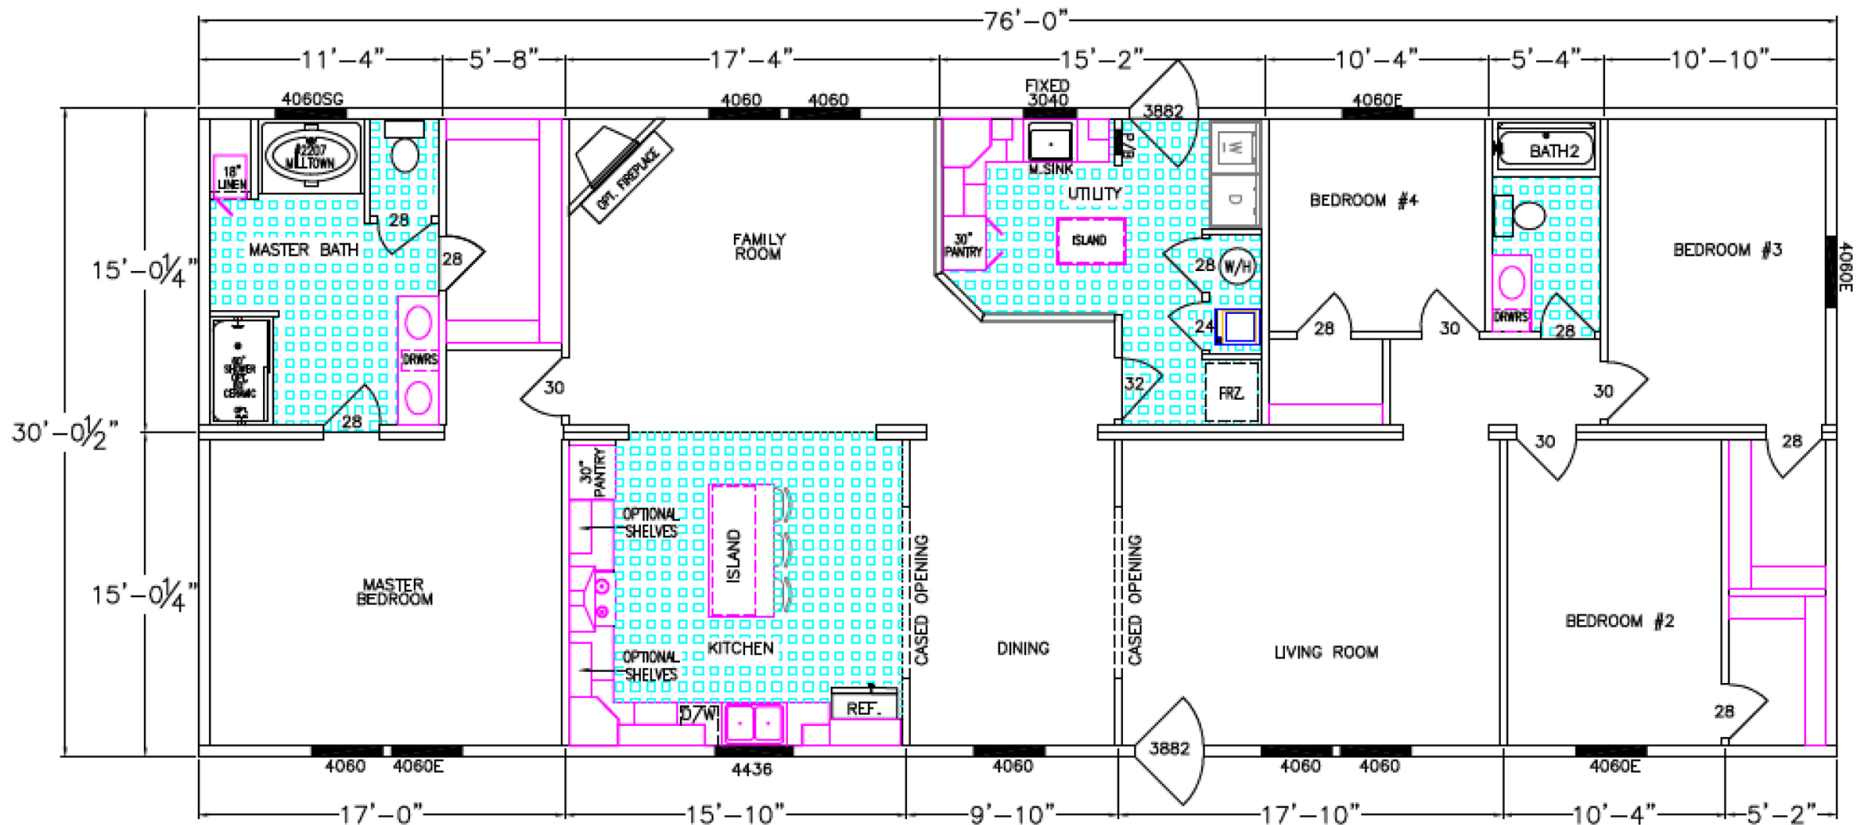

THE KYLEIGH

1800 State Road 207
St Augustine FL 32086
Call or Text
(904) 429-9985

76'x30' 4 Bedroom/2 Bath/2280 Sq Ft.

2372 Blanding Blvd.
Middleburg, FL 32068
Call or Text
(904) 589-9585