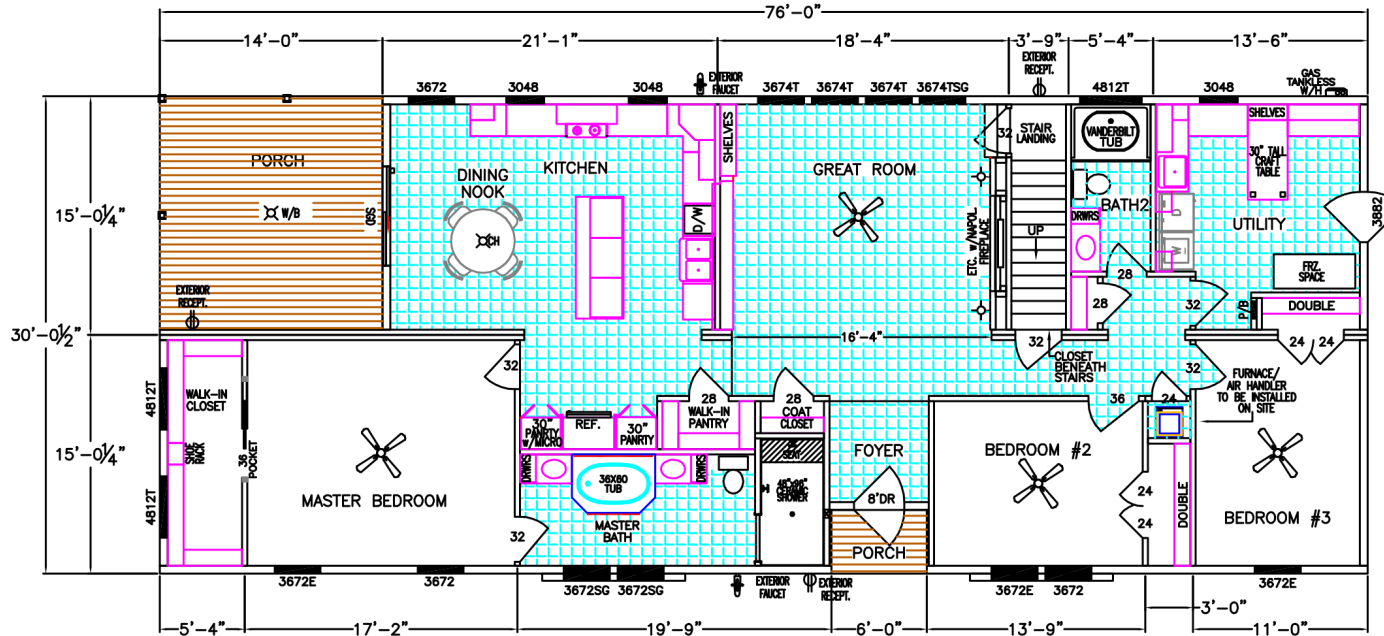

## ATTIC ACCESS FLOOR PLAN

1800 State Road 207  
St Augustine FL 32086

Call or Text  
(904) 429-9985

**76'x30' 3 Bedroom/2 Bath/2280 sq.ft.**  
**2053 sq. ft. with Approx. 1295 sq. ft Attic**

2372 Blanding Blvd.  
Middleburg, FL 32068