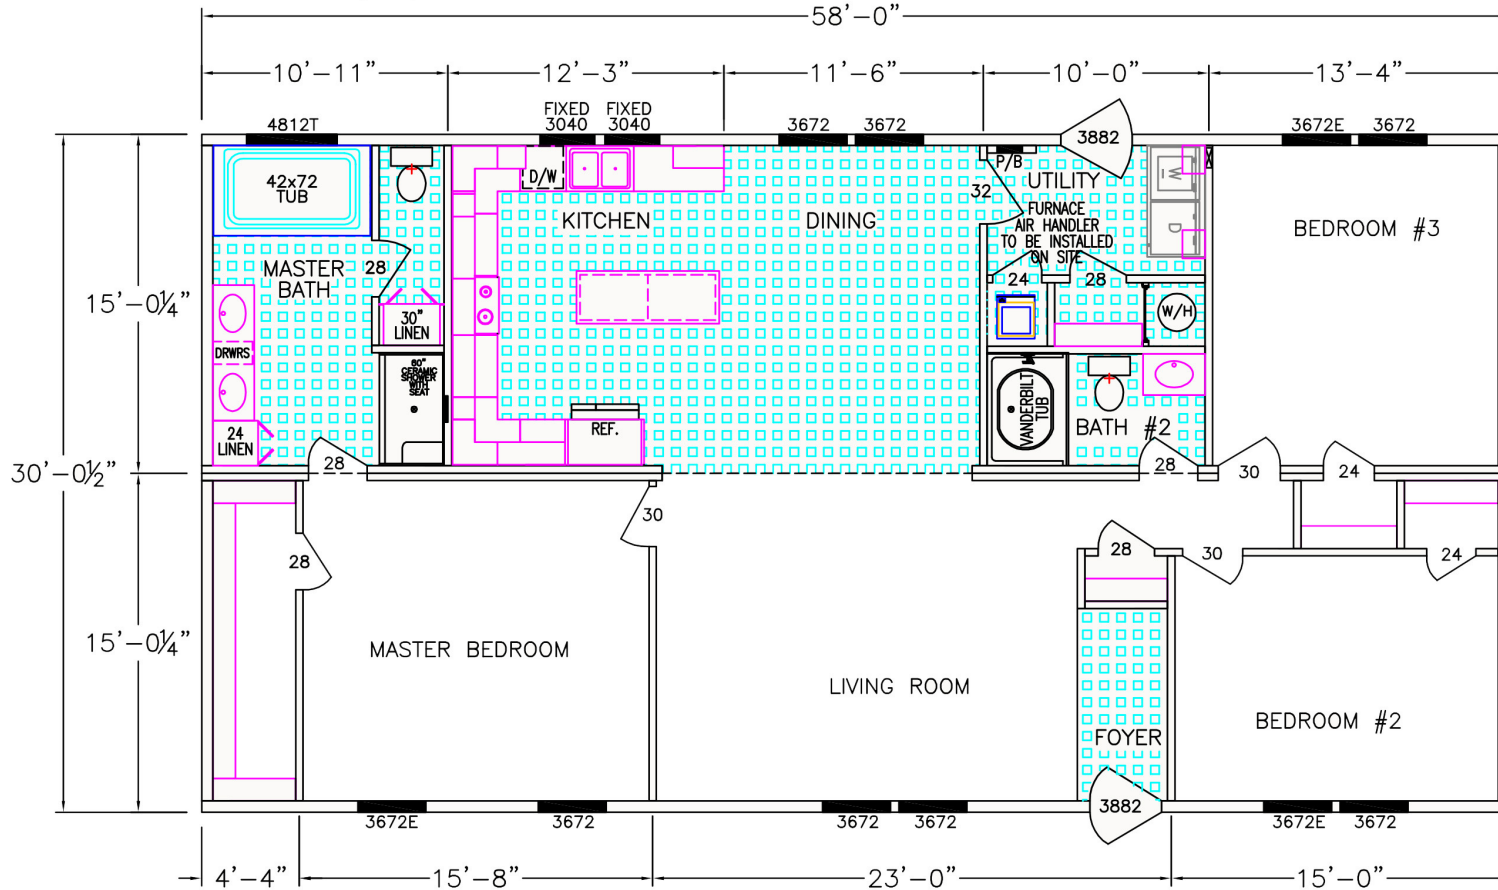

THE RILEY

58'x30' 3 Bedroom/ 2 Bath / 1740 Sq Ft.

**1800 State Road 207
St Augustine FL 32086
Call or Text
(904) 429-9985**

**2372 Blanding Blvd.
Middleburg, FL 32068
Call or Text
(904) 589-9585**