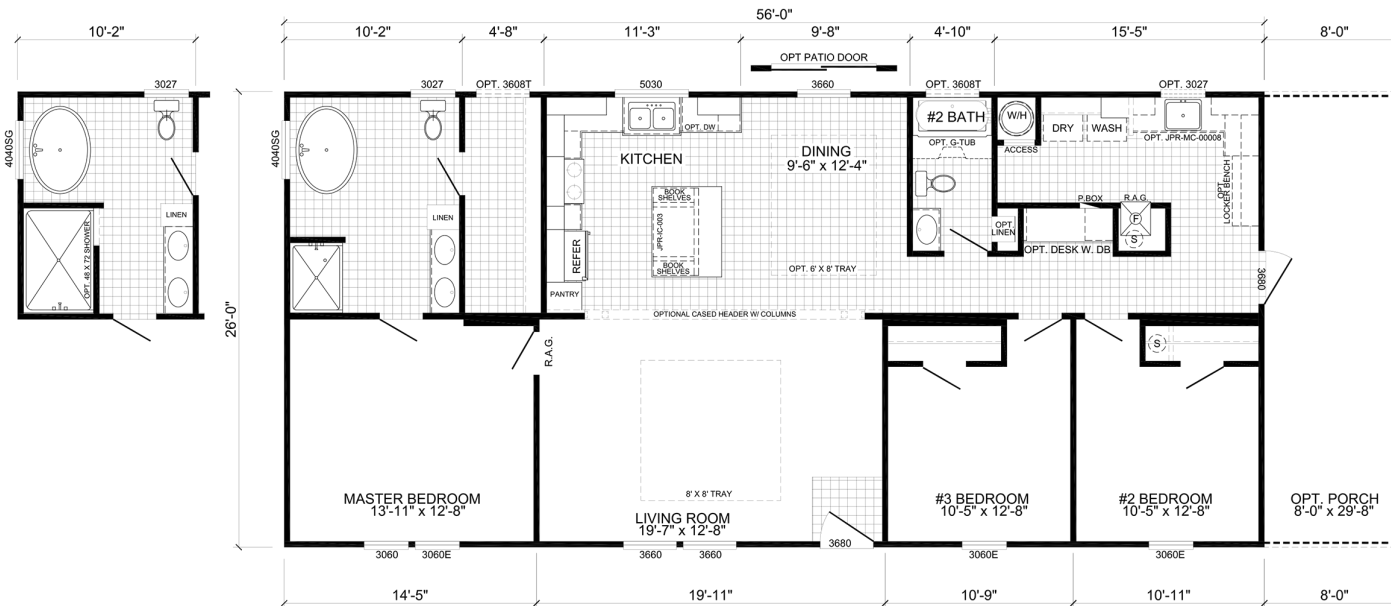

THE PRIMROSE

28x60 3BR 2 Bath 1664 sq. ft.

**1800 State Road 207
St Augustine FL 32086
Call or Text
(904) 429-9985**

**2372 Blanding Blvd.
Middleburg, FL 32068
Call or Text
(904) 589-9585**