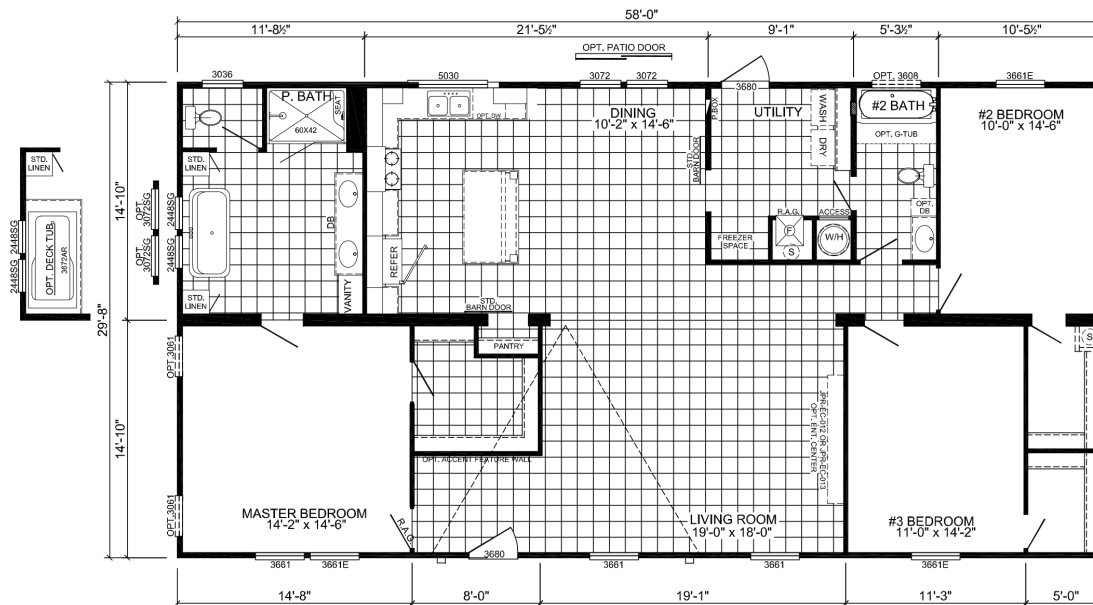

# THE BRUNSWICK

**32'x58' 3 Bedroom/ 2 Bath / Approx. 1720 SF**

(904) 429-9985  
 1800 State Road 207  
 St Augustine FL 32086

(904) 589-9585  
 2372 Blanding Blvd.  
 Middleburg, FL 32068