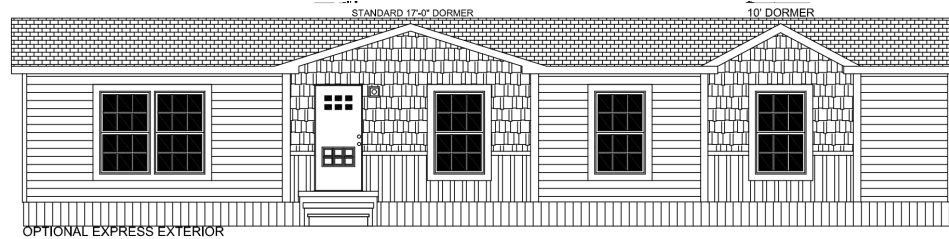

# THE BRUNSWICK

**32'x58' 3 Bedroom/ 2 Bath / Approx. 1720 SF**

(904) 429-9985  
 1800 State Road 207  
 St Augustine FL 32086

(904) 589-9585  
 2372 Blanding Blvd.  
 Middleburg, FL 32068