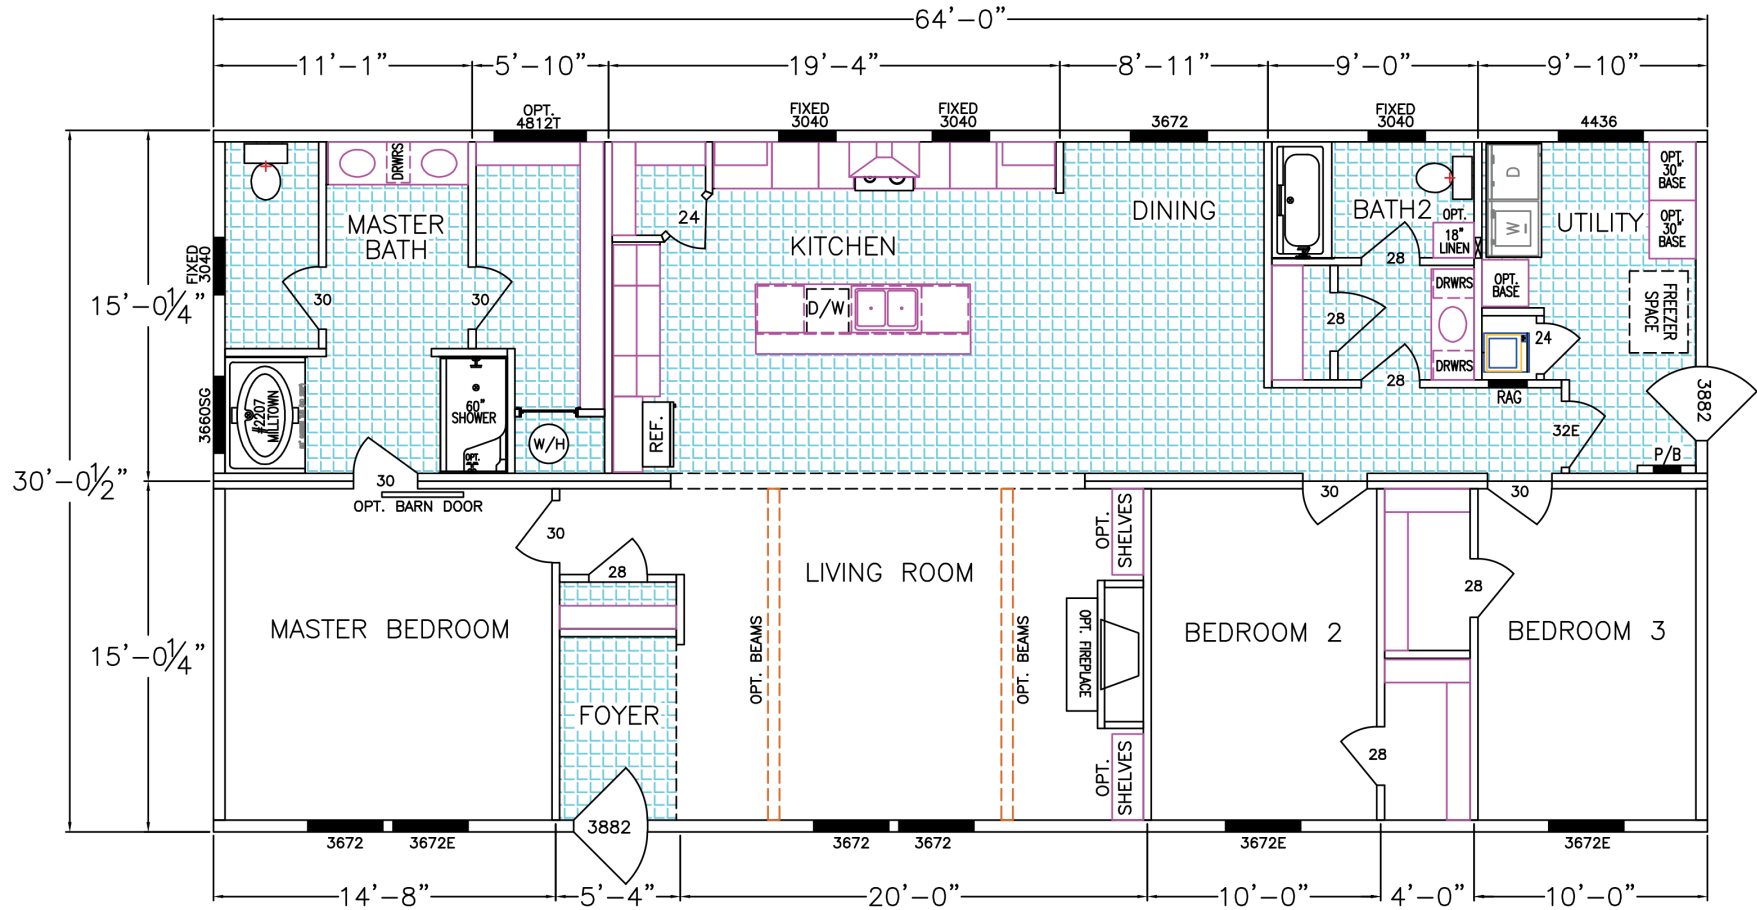

THE BRANTLEY

64'x 30' 3 Bedroom/ 2 Bath / 1920SF

(904) 429-9985
1800 State Road 207
St Augustine FL 32086

(904) 589-9585
2372 Blanding Blvd.
Middleburg, FL 32068