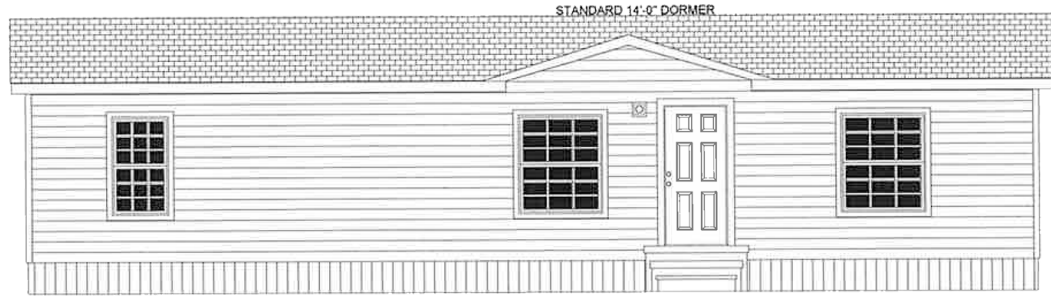

# THE MELROSE

## Construction

- Full OSB Wrap
- 4/12 Metal roof
- Energy Star Rated
- Carrier HVAC
- 50 Gallon Hot Water Heater

## Interior Appointments

- Painted Walls in Living Areas
- Stainless Steel Appliances
- Finished Wood Cabinets
- Glamour Bath

**28'x48' 3 Bedroom / 2 Bath / Approx. 1248 SF**

**(904) 429-9985**  
**1800 State Road 207**  
**St Augustine FL 32086**