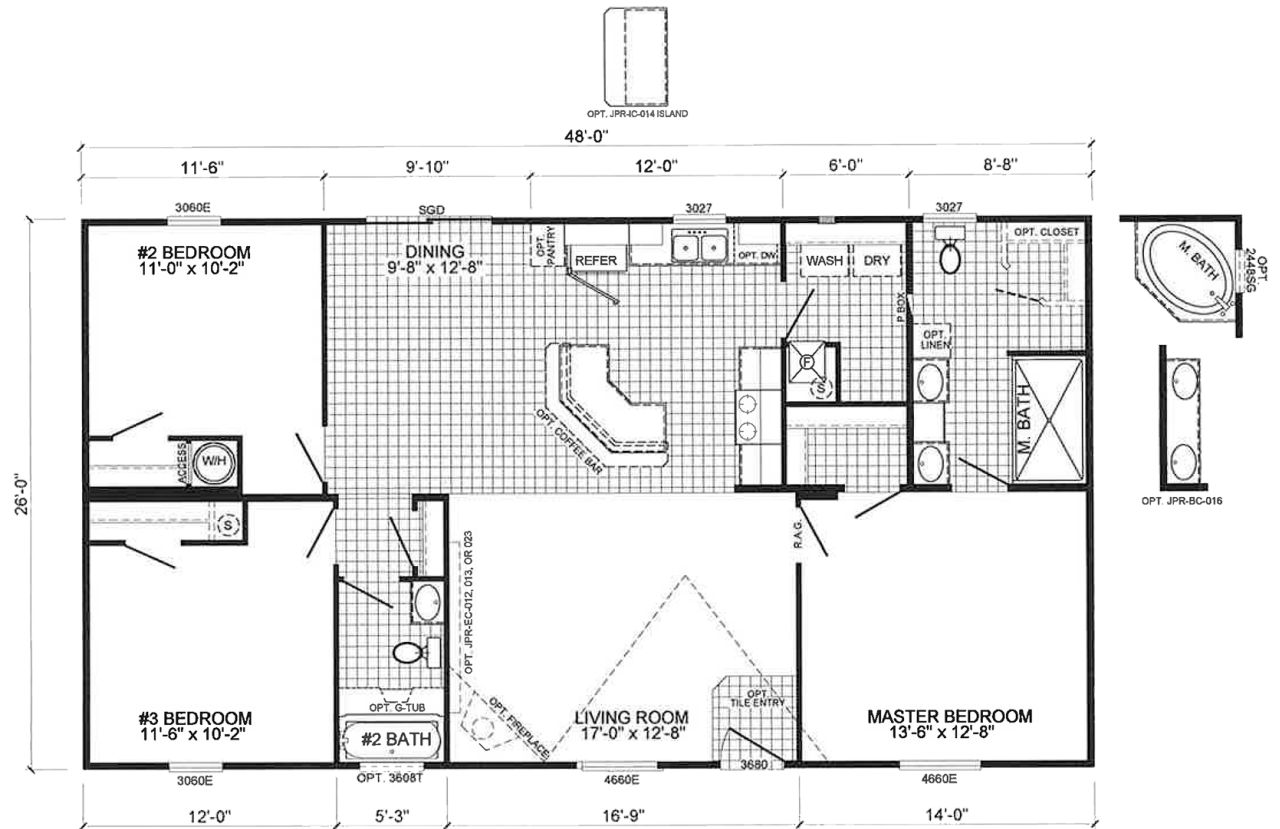

# THE MELROSE

## Construction

- Full OSB Wrap
- 4/12 Metal roof
- Energy Star Rated
- Carrier HVAC
- 50 Gallon Hot Water Heater

## Interior Appointments

- Painted Walls in Living Areas
- Stainless Steel Appliances
- Finished Wood Cabinets
- Glamour Bath

**28'x48' 3 Bedroom / 2 Bath / Approx. 1248 SF**

**(904) 429-9985**  
**1800 State Road 207**  
**St Augustine FL 32086**