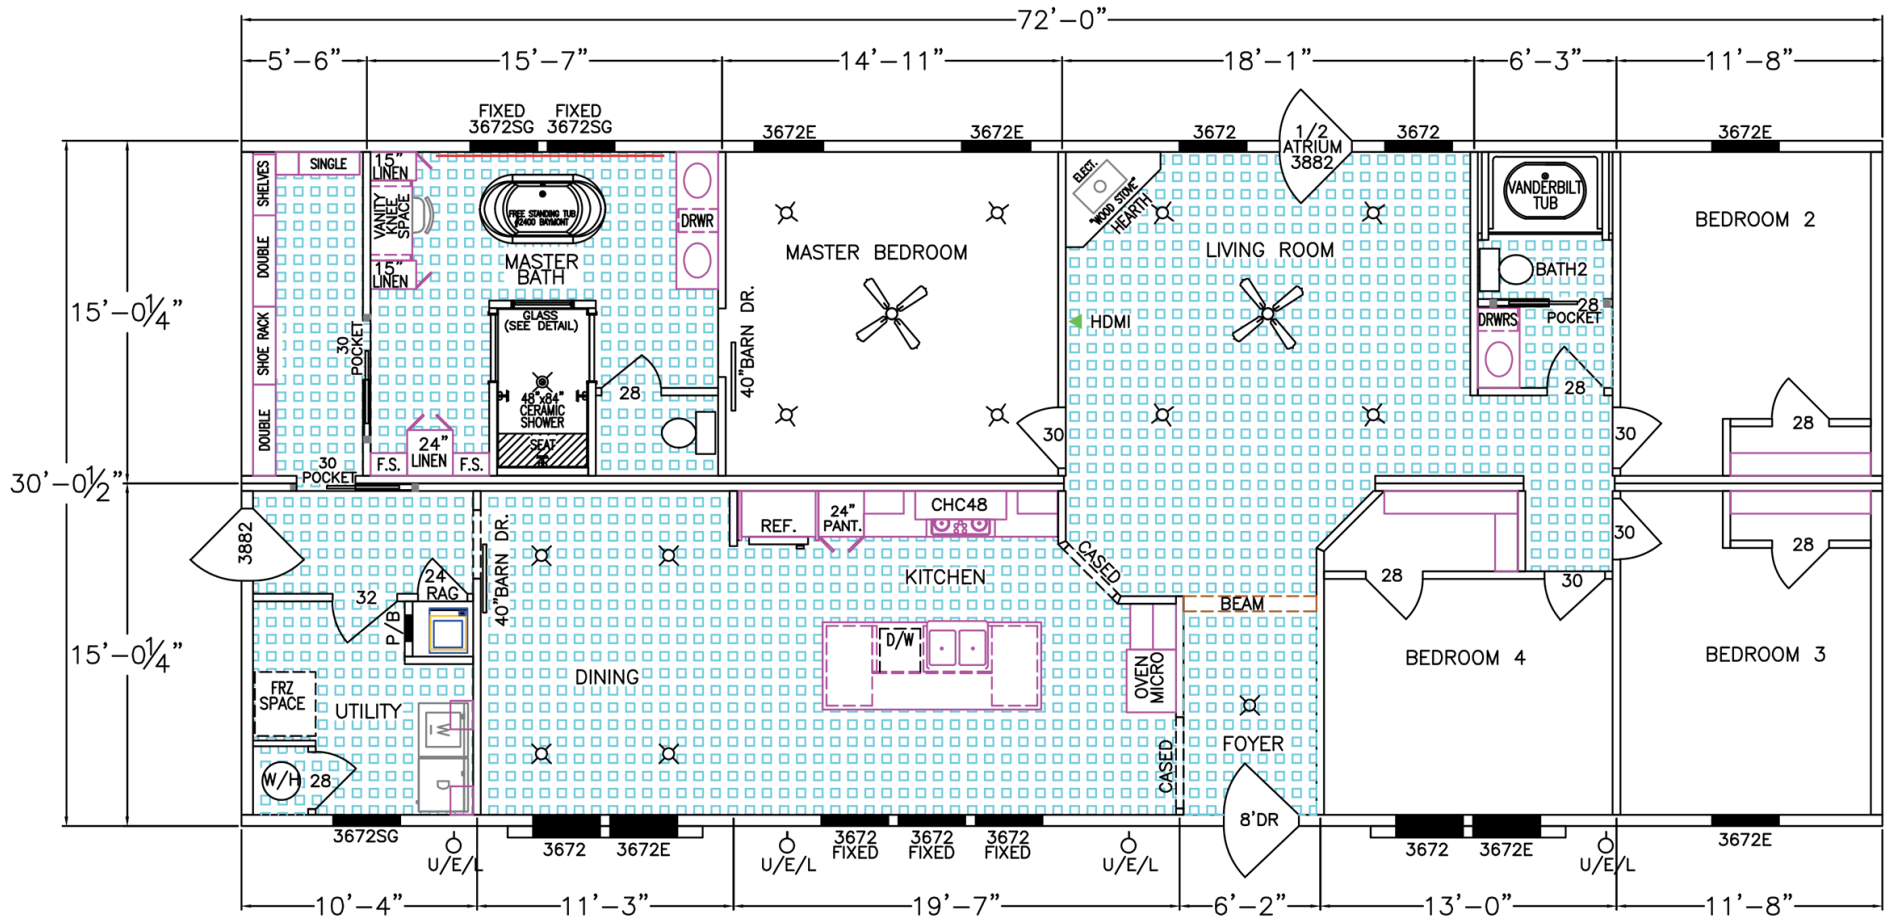

THE SHORELINE

72'x30' 4 Bedroom/ 2 Bath /2160 Sq Ft.

**1800 State Road 207
St Augustine FL 32086
Call or Text
(904) 429-9985**

**2372 Blanding Blvd.
Middleburg, FL 32068
Call or Text
(904) 589-9585**